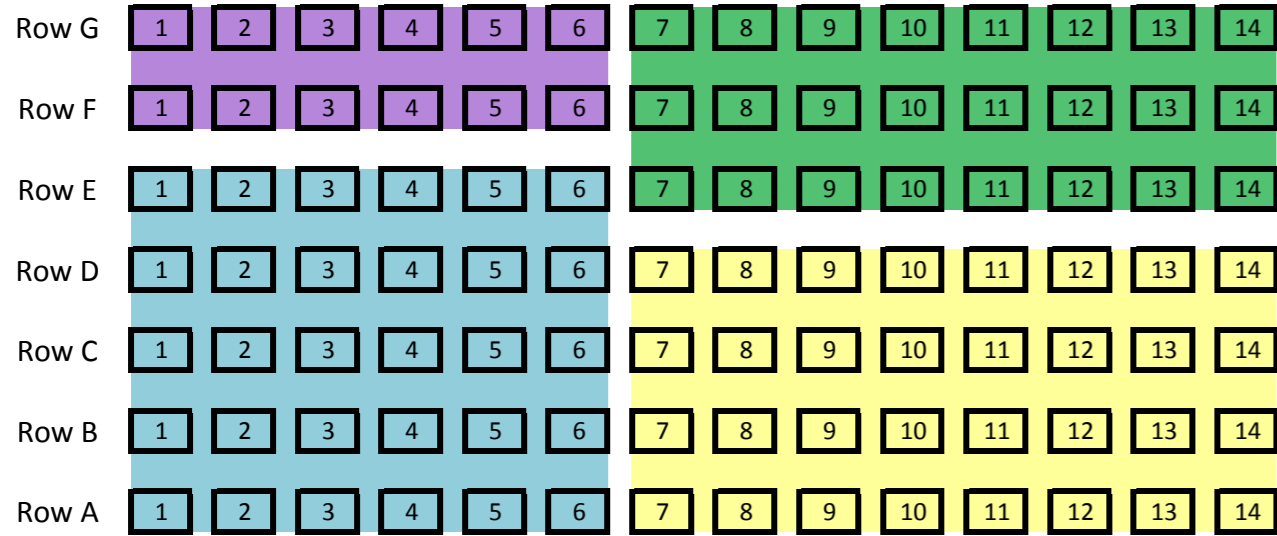

GALLERY SEATING _ Bay 1

Spectator Seats 0
Swimmers Seats 98
Total Seats 98

DVK 12
TAS 30
TWA 24
SPEC 32

GALLERY SEATING _ Bay 2

Spectator Seats 0
Swimmers Seats 98
Total Seats 98

PCA 35
WSC18
KAP 6
OUT 2
TPO 8
UHT 4
OPU 2
GRE 21

5M start

Terrace Seating Bays go from |
 The equivalent number of seat

TERRACE SEATING - BAY 1

Spectator Seats 0
Swimmers Seats 0
Total Seats 42

MAS 21
SPEC 21

TERRACE SEATING - Bay 2

Spectator Seats 0
Swimmers Seats 0
Total Seats 42

SZR 39

GALLERY SEATING _ Bay 3

Row G	1	2	3	4	5	6	7	8	9	10	11	12	13	14
Row F	1	2	3	4	5	6	7	8	9	10	11	12	13	14
Row E	1	2	3	4	5	6	7	8	9	10	11	12	13	14
Row D	1	2	3	4	5	6	7	8	9	10	11	12	13	14
Row C	1	2	3	4	5	6	7	8	9	10	11	12	13	14
Row B	1	2	3	4	5	6	7	8	9	10	11	12	13	14
Row A	1	2	3	4	5	6	7	8	9	10	11	12	13	14

Spectator Seats 0
Swimmers Seats 98
Total Seats 98

Terrace Seating Bays go from Pillar to Pillar, seat spaces are based on
 The equivalent number of seats from pillar to pillar in the Gallery stand

TERRACE SEATING - Bay 5