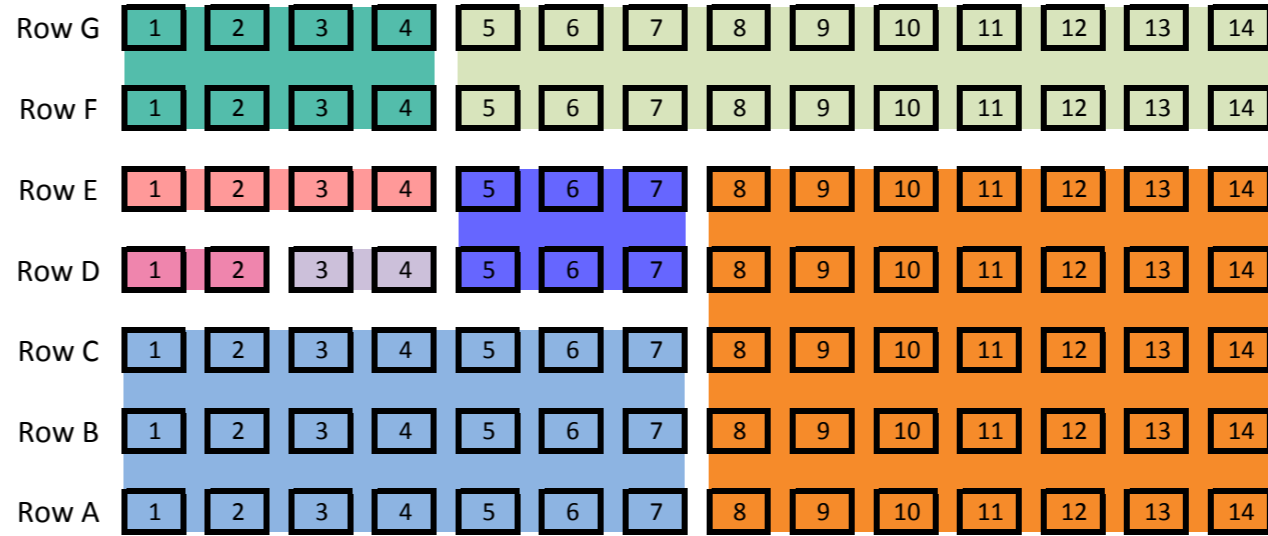

GALLERY SEATING _ Bay 1

Spectator Seats 0
Swimmers Seats 98
Total Seats 98

DVK 12
TAS 30
TWA 24
SPEC 32

GALLERY SEATING _ Bay 2

Spectator Seats 0
Swimmers Seats 98
Total Seats 98

PCA 35
WSC18
KAP 6
OUT 2
TPO 8
UHT 4
OPU 2
GRE 21

5M start

Terrace Seating Bays go from |
 The equivalent number of seat

TERRACE SEATING - BAY 1

Spectator Seats 0
Swimmers Seats 0
Total Seats 42

MAS 21
SPEC 21

TERRACE SEATING - Bay 2

Spectator Seats 0
Swimmers Seats 0
Total Seats 42

SZR 39

GALLERY SEATING _ Bay 3

Row G	1	2	3	4	5	6	7	8	9	10	11	12	13	14
Row F	1	2	3	4	5	6	7	8	9	10	11	12	13	14
Row E	1	2	3	4	5	6	7	8	9	10	11	12	13	14
Row D	1	2	3	4	5	6	7	8	9	10	11	12	13	14
Row C	1	2	3	4	5	6	7	8	9	10	11	12	13	14
Row B	1	2	3	4	5	6	7	8	9	10	11	12	13	14
Row A	1	2	3	4	5	6	7	8	9	10	11	12	13	14

Spectator Seats 0
Swimmers Seats 98
Total Seats 98

Terrace Seating Bays go from Pillar to Pillar, seat spaces are based on
 The equivalent number of seats from pillar to pillar in the Gallery stand

TERRACE SEATING - Bay 5