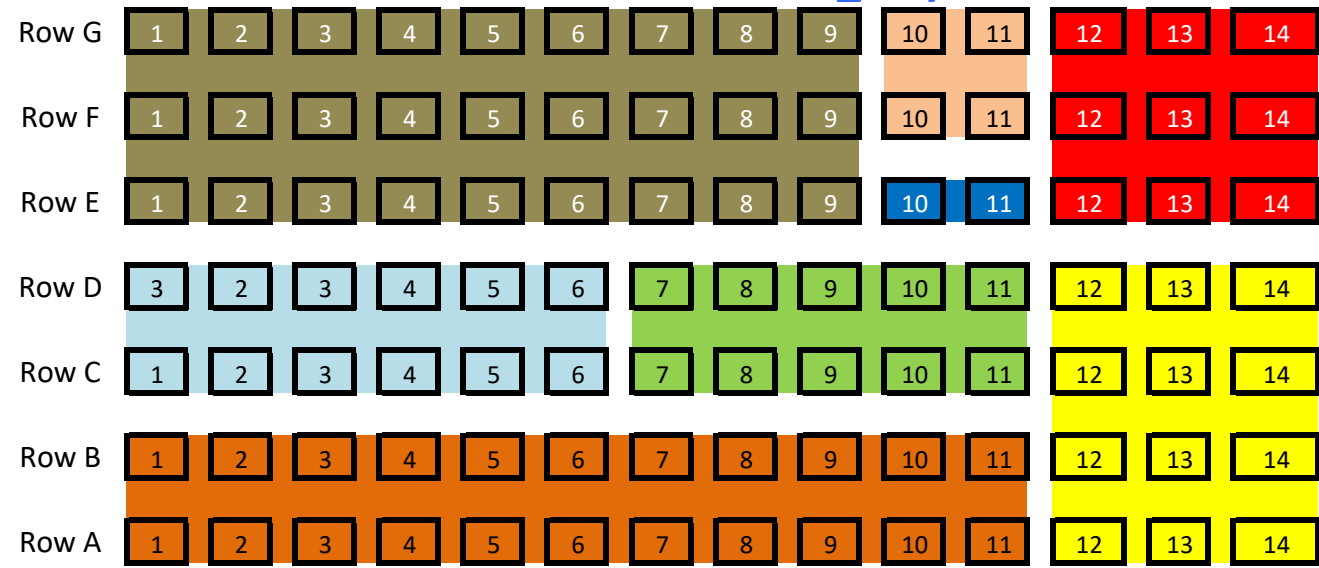

Spectator Seats 0
Swimmers Seats 98
Total Seats 98

DANNEVIRKE 14	BREAKERS 6
WANAKA 3	MASTERTON 8
CAPITAL 56	WAITAHA 3
CARTERTON 6	

5M start

Terrace Seating Bays go from |
The equivalent number of seat

TERRACE SEATING - BAY 1

Row A	14	13	12	11	10	9	8	7	6	5	4	3	2	1
Row B	14	13	12	11	10	9	8	7	6	5	4	3	2	1
Row C	14	13	12	11	10	9	8	7	6	5	4	3	2	1

Spectator Seats 42
Swimmers Seats 0
Total Seats 42

TERRACE SEATING - Bay 2

Row A	14	13	12	11	10	9	8	7	6	5	4	3	2	1
Row B	14	13	12	11	10	9	8	7	6	5	4	3	2	1
Row C	14	13	12	11	10	9	8	7	6	5	4	3	2	1

Spectator Seats 0
Swimmers Seats 42
Total Seats 42

BLENHIEM 12
NELSON SOUTH 18
TASMAN 12

GALLERY SEATING _ Bay 3

Spectator Seats 0
Swimmers Seats 98
Total Seats 98

EVOLUTION 27	GREENDALE 4
KIWI WEST 12	HERETAUNGA 2
ICE BREAKER 12	WHANGANUI 10
DOLPHIN 9	STRAFORD 22