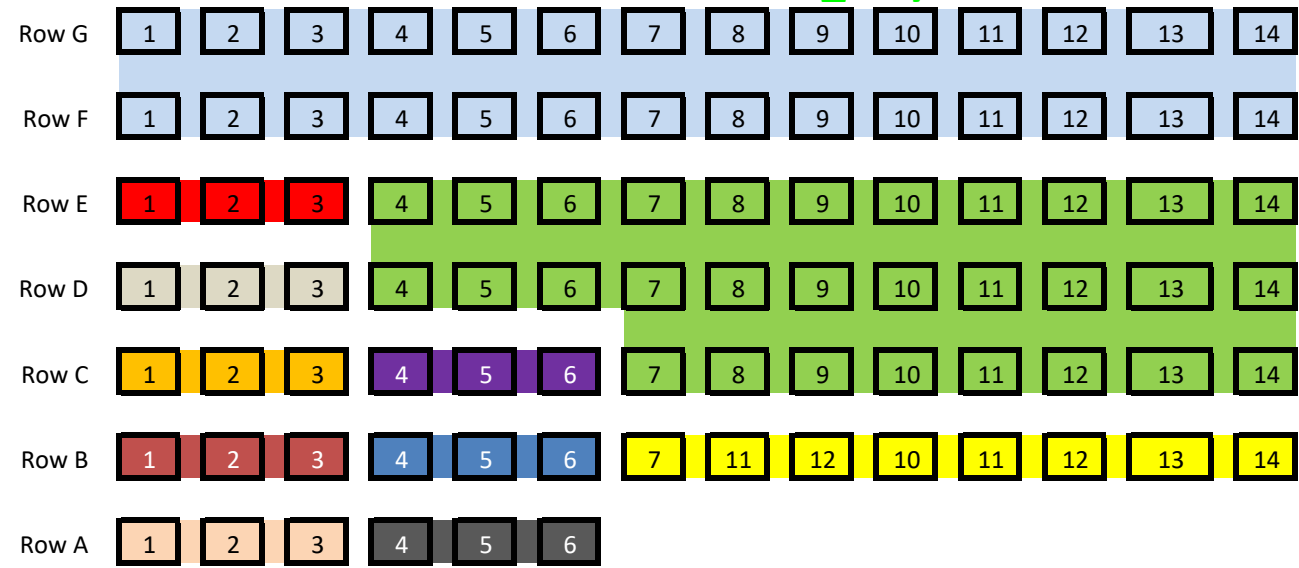

Row A	14	13	12	11	10	9	8	7	6	5	4	3	2	1
Row B	14	13	12	11	10	9	8	7	6	5	4	3	2	1
Row C	14	13	12	11	10	9	8	7	6	5	4	3	2	1

Spectator Seats 42
Swimmers Seats 0
Total Seats 42

TERRACE SEATING - Bay 2

Row A	14	13	12	11	10	9	8	7	6	5	4	3	2	1
Row B	14	13	12	11	10	9	8	7	6	5	4	3	2	1
Row C	14	13	12	11	10	9	8	7	6	5	4	3	2	1

Spectator Seats 0
Swimmers Seats 42
Total Seats 42

BLENHIEM 12
NELSON SOUTH 18
TASMAN 12

GALLERY SEATING _ Bay 3

Spectator Seats 0
Swimmers Seats 98
Total Seats 98

EVOLUTION 27	GREENDALE 4
KIWI WEST 12	HERETAUNGA 2
ICE BREAKER 12	WHANGANUI 10
DOLPHIN 9	STRAFORD 22

GALLERY SEATING _ Bay 4

Spectator seats 0
Swimmers Seats 90
Total Seats 90

ROSKILL 3	TAWA 28
PUKEKOHE 3	NORTH SHORE 3
ENTERPRISE 3	RAUMATI + TROJANS 30
COMET 3	UPPER HUTT 3
MT WELLY 3	NAPIER AQUAHAWKES 8
PHOENIX 3	

Pillar to Pillar, seat spaces are based on
s from pillar to pillar in the Gallery stand

TERRACE SEATING - Bay 3

Spectator Seats 0
Swimmers Seats 42
Total Seats 42

TASMAN 15	ORCA 3
MOTUEKA 6	PIRATES 15
OPUNAKE 3	